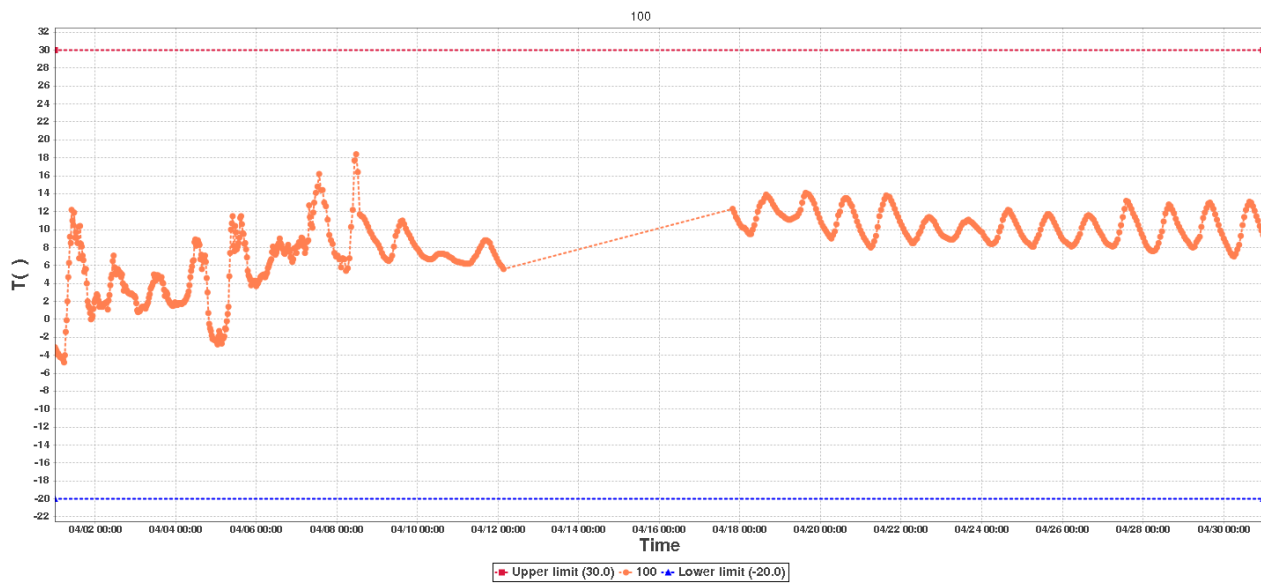

## Device Information

Device ID:	92173854970390518869	Device SUB-ID:	0
Device:	Ground Probe-1	Model:	RCW-600WiFi

## 100Logging Summary

Start Time:	2018/04/01 00:06:51(GMT+00:00)	End Time:	2018/04/30 23:30:30(GMT+00:00)
Upper limit:	30.0	max:	18.4
Lower limit:	-20.0	min:	-4.8
Average:	7.58	Data Points:	732

## 300Logging Summary

Start Time:	2018/04/01 00:06:51(GMT+00:00)	End Time:	2018/04/30 23:30:30(GMT+00:00)
Upper limit:	30.0	max:	21.5
Lower limit:	-20.0	min:	-5.1
Average:	7.23	Data Points:	732